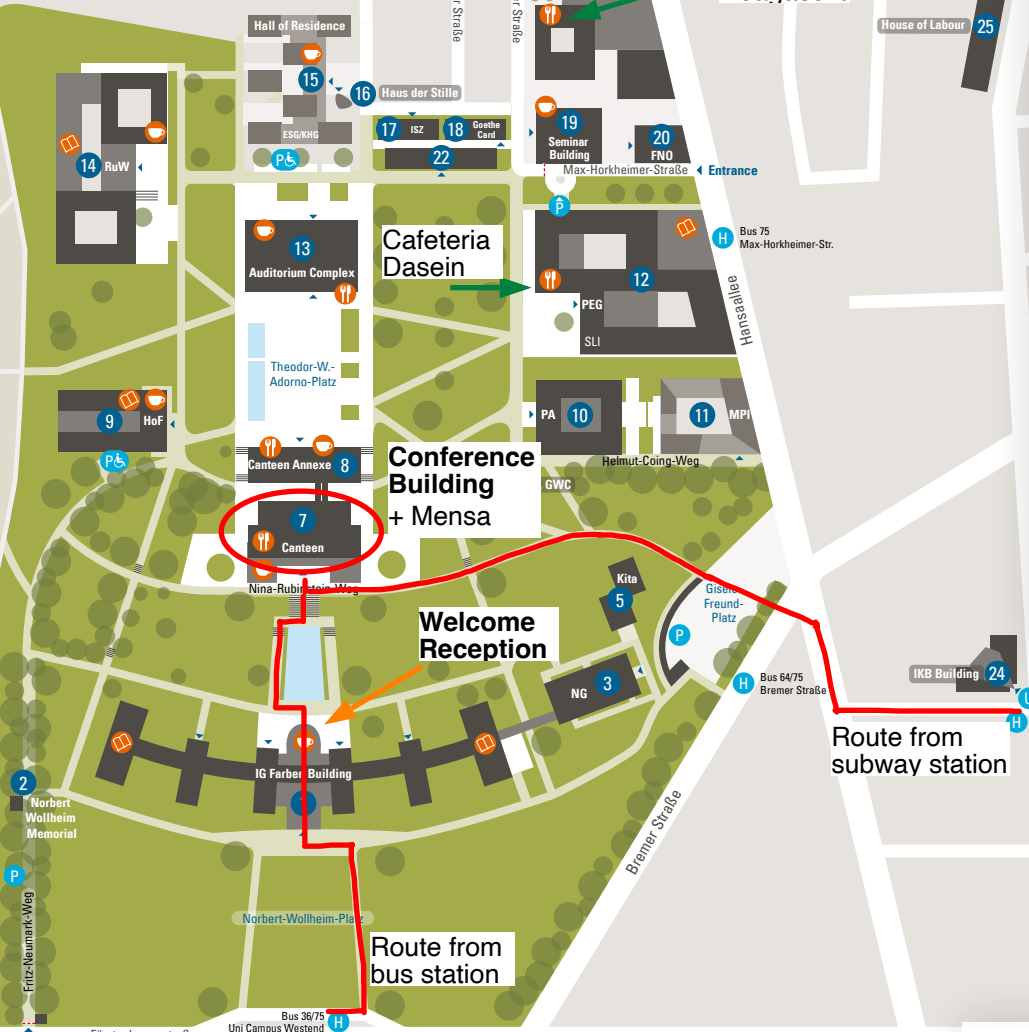

WESTEND CAMPUS

(in alphabetical order)

| | |
|--|----|
| Auditorium Complex (HZ) | 13 |
| <u>Canteen (Casino)</u> | 7 |
| Canteen Annexe (Casino Annexe) | 8 |
| Childcare Centre (Kita) | 5 |
| DIPF Leibniz Institute for Research and Information | 23 |
| Equal Opportunities Office | 26 |
| Goethe Card | 18 |
| Goethe Welcome Centre (GWC) | 6 |
| Hall of Residence (church-run) (ESG/KHG) | 15 |
| Haus der Stille | 16 |
| House of Finance (HoF) Leibniz Institute for Financial Research SAFE | 9 |
| House of Labour | 25 |
| <u>IG Farben Building</u> | 1 |
| IG Farben Building, Side Building (NG) | 3 |
| International Study Centre (ISZ) | 17 |
| Landesbetrieb Bau und Immobilien Hessen (LHIB Container) | 22 |
| <u>Languages, Cultures & Arts</u> | 26 |
| Law, Economics & Business Administration (RuW) | 14 |
| Max Planck Institute for Legal History and Legal Theory (MPI) | 11 |
| Norbert Wollheim Memorial | 2 |
| Normative Orders Research Centre of Goethe University (FNO) | 20 |
| President's Office & Central Administration (PA) | 10 |
| <u>Psychology, Educational Sciences, Social Sciences (PEG)</u> | 12 |
| Seminar Building | 19 |
| Seminar Pavilion | 21 |
| Students' Union Campus Office (ASTa) | 6 |

Grüneburgpark

Miquelallee

Sonnenstraße

Vismarsen Straße

Rosbacher Straße

Cafeteria Hoagascht

Cafeteria Dasein

Conference Building + Mensa

Welcome Reception

Route from bus station

Route from subway station

P Parking after prior notice for authorised persons only

H Entrance **- - -** Barrier

C Canteen/Restaurants

☺ Cafeteria

≡ Stairs